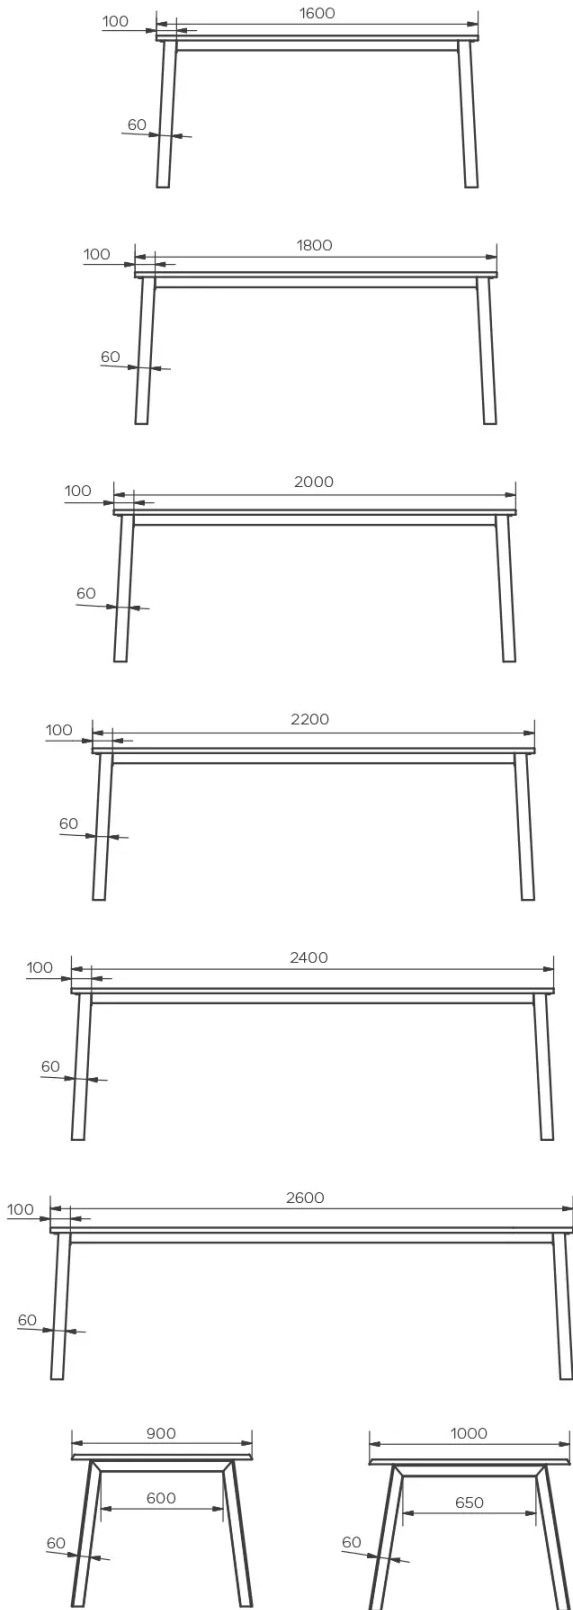

TYPE

dining room table, total height 76cm

TABLETOP

24mm thick solid wood tabletop, available in oak (E), without knots or rustic oak (W) with open knots, with a straight edge.

Our tables are heavy and require two people to assemble or move them.

SPECIAL FEATURES

-

SECURITY

DIMENSIONS (CM)

90x160 cm - 90x180 cm - 100x180 cm - 100x200 cm - 100x220 cm - 100x240 cm - 100x260 cm

GOA T0900

WHICH SIZE?

WEIGHT & PACKAGING

Dimensions: 100X260 cm

Number of boxes: 3

Grossweight: 78 kg

Packing volume: 0,40 m³

Dimensions: 100X240 cm

Number of boxes: 3

Grossweight: 77 kg

Packing volume: 0,39 m³

Dimensions: 90X160 cm

Number of boxes: 3

Grossweight: 61 kg

Packing volume: 0,28 m³