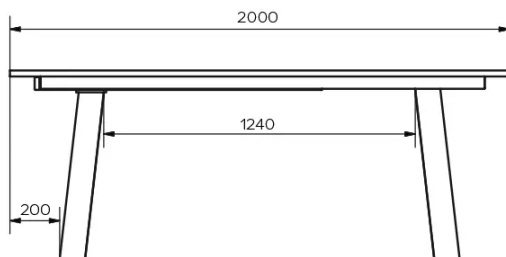

TYPE

dining room table, total height 76cm

TABLETOP

24mm thick solid wood tabletop, available in rustical oak (W) with closed knots, with natural edge.

EXTENSION(S)

100cm extension-leaf. Standard butterfly extension mechanism

SPECIAL FEATURES

For this version of the table 3 positions of the table legs are possible.

SECURITY

DIMENSIONS (CM)

90x160/260 cm - 90x180/280 cm - 100x180/280 cm - 100x200/300 cm

Tables with an extension system require the presence of two people during assembly. When using the extension system, follow the instructions to avoid any accidents.

GOA T0801

WHICH SIZE?

WEIGHT & PACKAGING

Dimensions: 100X200 cm + 1 extension of 100 cm

Number of boxes: 4

Grossweight: 132 kg

Packing volume: 0,48 m³

Dimensions: 100X180 cm + 1 extension of 100 cm

Number of boxes: 4

Grossweight: 127 kg

Packing volume: 0,45 m³

Dimensions: 90X180 cm + 1 extension of 100 cm

Number of boxes: 4

Grossweight: 124 kg

Packing volume: 0,40 m³

Dimensions: 90X160 cm + 1 extension of 100 cm