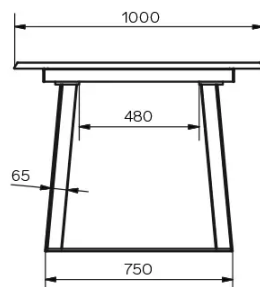

TYPE

dining room table, total height 76cm

TABLETOP

24mm thick solid wood tabletop, available in rustical oak (W) with closed knots, with natural edge.

EXTENSION(S)

100cm extension-leaf. Standard butterfly extension mechanism

SPECIAL FEATURES

For this version of the table 3 positions of the table legs are possible.

SECURITY

DIMENSIONS (CM)

90x160/260 cm - 90x180/280 cm - 100x180/280 cm - 100x200/300 cm

Tables with an extension system require the presence of two people during assembly. When using the extension system, follow the instructions to avoid any accidents.

GOA T0801

WHICH SIZE?

WEIGHT & PACKAGING

Dimensions: 100X200 cm + 1 extension of 100 cm

Number of boxes: 4

Grossweight: 132 kg

Packing volume: 0,48 m³

Dimensions: 100X180 cm + 1 extension of 100 cm

Number of boxes: 4

Grossweight: 127 kg

Packing volume: 0,45 m³

Dimensions: 90X180 cm + 1 extension of 100 cm

Number of boxes: 4

Grossweight: 124 kg

Packing volume: 0,40 m³

Dimensions: 90X160 cm + 1 extension of 100 cm