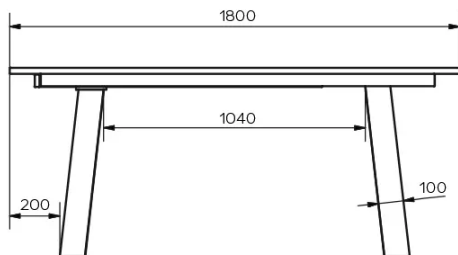

TYPE

dining room table, total height 76cm

TABLETOP

24mm thick solid wood tabletop, available in rustical oak (W) with closed knots, with natural edge.

EXTENSION(S)

100cm extension-leaf. Standard butterfly extension mechanism

SPECIAL FEATURES

For this version of the table 3 positions of the table legs are possible.

SECURITY

DIMENSIONS (CM)

90x160/260 cm - 90x180/280 cm - 100x180/280 cm - 100x200/300 cm

Tables with an extension system require the presence of two people during assembly. When using the extension system, follow the instructions to avoid any accidents.

GOA T0801

WHICH SIZE?

WEIGHT & PACKAGING

Dimensions: 100X200 cm + 1 extension of 100 cm

Number of boxes: 4

Grossweight: 132 kg

Packing volume: 0,48 m³

Dimensions: 100X180 cm + 1 extension of 100 cm

Number of boxes: 4

Grossweight: 127 kg

Packing volume: 0,45 m³

Dimensions: 90X180 cm + 1 extension of 100 cm

Number of boxes: 4

Grossweight: 124 kg

Packing volume: 0,40 m³

Dimensions: 90X160 cm + 1 extension of 100 cm