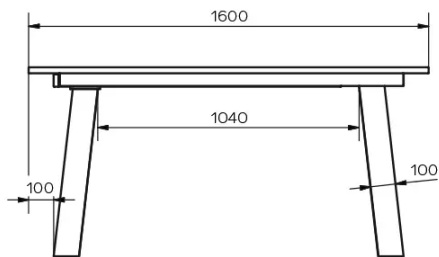

TYPE

dining room table, total height 76cm

TABLETOP

24mm thick solid wood tabletop, available in rustical oak (W) with closed knots, with natural edge.

EXTENSION(S)

100cm extension-leaf. Standard butterfly extension mechanism

SPECIAL FEATURES

For this version of the table 3 positions of the table legs are possible.

SECURITY

DIMENSIONS (CM)

90x160/260 cm - 90x180/280 cm - 100x180/280 cm - 100x200/300 cm

Tables with an extension system require the presence of two people during assembly. When using the extension system, follow the instructions to avoid any accidents.

GOA T0801

WHICH SIZE?

WEIGHT & PACKAGING

Dimensions: 100X200 cm + 1 extension of 100 cm

Number of boxes: 4

Grossweight: 132 kg

Packing volume: 0,48 m³

Dimensions: 100X180 cm + 1 extension of 100 cm

Number of boxes: 4

Grossweight: 127 kg

Packing volume: 0,45 m³

Dimensions: 90X180 cm + 1 extension of 100 cm

Number of boxes: 4

Grossweight: 124 kg

Packing volume: 0,40 m³

Dimensions: 90X160 cm + 1 extension of 100 cm