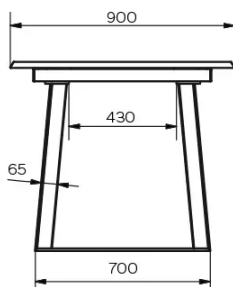

TYPE

dining room table, total height 76cm

TABLETOP

24mm thick solid wood tabletop, available in rustical oak (W) with closed knots, with natural edge.

EXTENSION(S)

100cm extension-leaf. Standard butterfly extension mechanism

SPECIAL FEATURES

For this version of the table 3 positions of the table legs are possible.

SECURITY

DIMENSIONS (CM)

90x160/260 cm - 90x180/280 cm - 100x180/280 cm - 100x200/300 cm

Tables with an extension system require the presence of two people during assembly. When using the extension system, follow the instructions to avoid any accidents.

GOA T0801

WHICH SIZE?

WEIGHT & PACKAGING

Dimensions: 100X200 cm + 1 extension of 100 cm

Number of boxes: 4

Grossweight: 132 kg

Packing volume: 0,48 m³

Dimensions: 100X180 cm + 1 extension of 100 cm

Number of boxes: 4

Grossweight: 127 kg

Packing volume: 0,45 m³

Dimensions: 90X180 cm + 1 extension of 100 cm

Number of boxes: 4

Grossweight: 124 kg

Packing volume: 0,40 m³

Dimensions: 90X160 cm + 1 extension of 100 cm