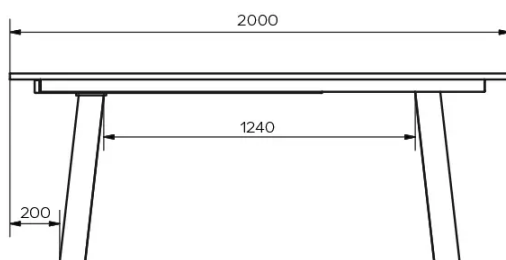

TYPE

dining room table, total height 76cm

TABLETOP

24mm thick solid wood tabletop, available in oak (E), without knots or rustical oak (W) with open knots, with natural edge.

EXTENSION(S)

100cm extension-leaf. Standard butterfly extension mechanism

SPECIAL FEATURES

For this version of the table 3 positions of the table legs are possible.

DIMENSIONS (CM)

90x160/260 cm - 90x180/280 cm - 100x180/280 cm - 100x200/300 cm

SECURITY

Tables with an extension system require the presence of two people during assembly. When using the extension system, follow the instructions to avoid any accidents.

GOA T0701

WHICH SIZE?

WEIGHT & PACKAGING

Dimensions: 100X200 cm + 1 extension of 100 cm

Number of boxes: 4

Grossweight: 132 kg

Packing volume: 0,48 m³

Dimensions: 100X180 cm + 1 extension of 100 cm

Number of boxes: 4

Grossweight: 127 kg

Packing volume: 0,45 m³

Dimensions: 90X180 cm + 1 extension of 100 cm

Number of boxes: 4

Grossweight: 124 kg

Packing volume: 0,40 m³

Dimensions: 90X160 cm + 1 extension of 100 cm