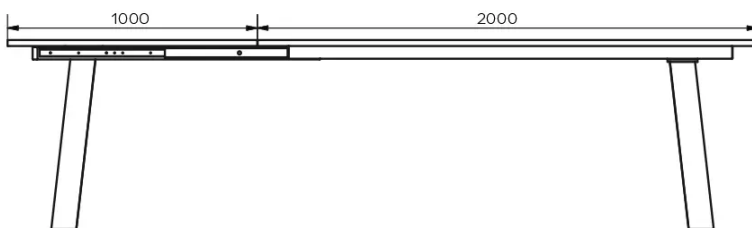

TYPE

dining room table, total height 76cm

TABLETOP

24mm thick solid wood tabletop, available in oak (E), without knots or rustical oak (W) with open knots, with natural edge.

EXTENSION(S)

100cm extension-leaf. Standard butterfly extension mechanism

SPECIAL FEATURES

For this version of the table 3 positions of the table legs are possible.

DIMENSIONS (CM)

90x160/260 cm - 90x180/280 cm - 100x180/280 cm - 100x200/300 cm

SECURITY

Tables with an extension system require the presence of two people during assembly. When using the extension system, follow the instructions to avoid any accidents.

GOA T0701

WHICH SIZE?

WEIGHT & PACKAGING

Dimensions: 100X200 cm + 1 extension of 100 cm

Number of boxes: 4

Grossweight: 132 kg

Packing volume: 0,48 m³

Dimensions: 100X180 cm + 1 extension of 100 cm