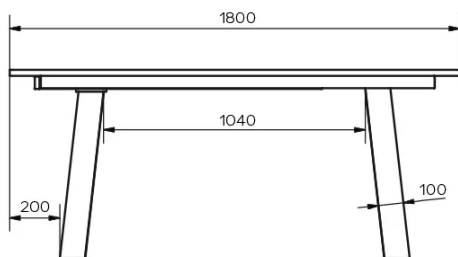

TYPE

dining room table, total height 76cm

TABLETOP

24mm thick solid wood tabletop, available in oak (E), without knots or rustical oak (W) with open knots, with natural edge.

EXTENSION(S)

100cm extension-leaf. Standard butterfly extension mechanism

SPECIAL FEATURES

For this version of the table 3 positions of the table legs are possible.

DIMENSIONS (CM)

90x160/260 cm - 90x180/280 cm - 100x180/280 cm - 100x200/300 cm

SECURITY

Tables with an extension system require the presence of two people during assembly. When using the extension system, follow the instructions to avoid any accidents.

GOA T0701

WHICH SIZE?

WEIGHT & PACKAGING

Dimensions: 100X200 cm + 1 extension of 100 cm

Number of boxes: 4

Grossweight: 132 kg

Packing volume: 0,48 m³

Dimensions: 100X180 cm + 1 extension of 100 cm

Number of boxes: 4

Grossweight: 127 kg

Packing volume: 0,45 m³

Dimensions: 90X180 cm + 1 extension of 100 cm

Number of boxes: 4

Grossweight: 124 kg

Packing volume: 0,40 m³

Dimensions: 90X160 cm + 1 extension of 100 cm