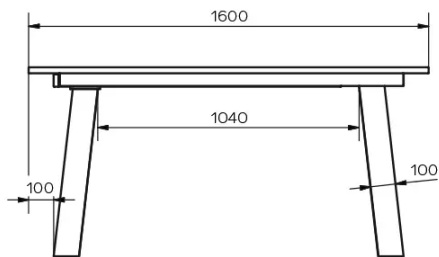

TYPE

dining room table, total height 76cm

TABLETOP

24mm thick solid wood tabletop, available in oak (E), without knots or rustical oak (W) with open knots, with natural edge.

EXTENSION(S)

100cm extension-leaf. Standard butterfly extension mechanism

SPECIAL FEATURES

For this version of the table 3 positions of the table legs are possible.

DIMENSIONS (CM)

90x160/260 cm - 90x180/280 cm - 100x180/280 cm - 100x200/300 cm

SECURITY

Tables with an extension system require the presence of two people during assembly. When using the extension system, follow the instructions to avoid any accidents.

GOA T0701

WHICH SIZE?

WEIGHT & PACKAGING

Dimensions: 100X200 cm + 1 extension of 100 cm

Number of boxes: 4

Grossweight: 132 kg

Packing volume: 0,48 m³

Dimensions: 100X180 cm + 1 extension of 100 cm

Number of boxes: 4

Grossweight: 127 kg

Packing volume: 0,45 m³

Dimensions: 90X180 cm + 1 extension of 100 cm

Number of boxes: 4

Grossweight: 124 kg

Packing volume: 0,40 m³

Dimensions: 90X160 cm + 1 extension of 100 cm