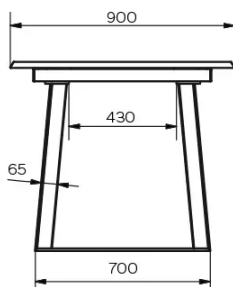

TYPE

dining room table, total height 76cm

TABLETOP

24mm thick solid wood tabletop, available in oak (E), without knots or rustical oak (W) with open knots, with natural edge.

EXTENSION(S)

100cm extension-leaf. Standard butterfly extension mechanism

SPECIAL FEATURES

For this version of the table 3 positions of the table legs are possible.

DIMENSIONS (CM)

90x160/260 cm - 90x180/280 cm - 100x180/280 cm - 100x200/300 cm

SECURITY

Tables with an extension system require the presence of two people during assembly. When using the extension system, follow the instructions to avoid any accidents.

GOA T0701

WHICH SIZE?

WEIGHT & PACKAGING

Dimensions: 100X200 cm + 1 extension of 100 cm

Number of boxes: 4

Grossweight: 132 kg

Packing volume: 0,48 m³

Dimensions: 100X180 cm + 1 extension of 100 cm

Number of boxes: 4

Grossweight: 127 kg

Packing volume: 0,45 m³

Dimensions: 90X180 cm + 1 extension of 100 cm

Number of boxes: 4

Grossweight: 124 kg

Packing volume: 0,40 m³

Dimensions: 90X160 cm + 1 extension of 100 cm