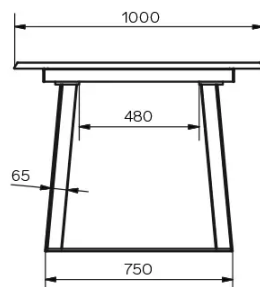

TYPE

dining room table, total height 76cm

TABLETOP

24mm thick solid wood tabletop, available in oak (E), without knots or rustical oak (W) with open knots, with natural edge.

EXTENSION(S)

100cm extension-leaf. Standard butterfly extension mechanism

SPECIAL FEATURES

For this version of the table 3 positions of the table legs are possible.

DIMENSIONS (CM)

90x160/260 cm - 90x180/280 cm - 100x180/280 cm - 100x200/300 cm

SECURITY

Tables with an extension system require the presence of two people during assembly. When using the extension system, follow the instructions to avoid any accidents.

GOA T0701

WHICH SIZE?

WEIGHT & PACKAGING

Dimensions: 100X200 cm + 1 extension of 100 cm

Number of boxes: 4

Grossweight: 132 kg

Packing volume: 0,48 m³

Dimensions: 100X180 cm + 1 extension of 100 cm

Number of boxes: 4

Grossweight: 127 kg

Packing volume: 0,45 m³

Dimensions: 90X180 cm + 1 extension of 100 cm

Number of boxes: 4

Grossweight: 124 kg

Packing volume: 0,40 m³

Dimensions: 90X160 cm + 1 extension of 100 cm