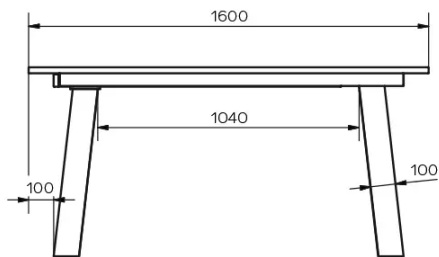

GOA T0601

WHICH SIZE?

WEIGHT & PACKAGING

Dimensions: 100X200 cm + 1 extension of 100 cm

Number of boxes: 4

Grossweight: 132 kg

Packing volume: 0,48 m³

Dimensions: 100X180 cm + 1 extension of 100 cm

Number of boxes: 4

Grossweight: 127 kg

Packing volume: 0,45 m³

Dimensions: 90X180 cm + 1 extension of 100 cm

Number of boxes: 4

Grossweight: 124 kg

Packing volume: 0,40 m³

Dimensions: 90X160 cm + 1 extension of 100 cm

Number of boxes: 4

Grossweight: 121 kg

Packing volume: 0,37 m³