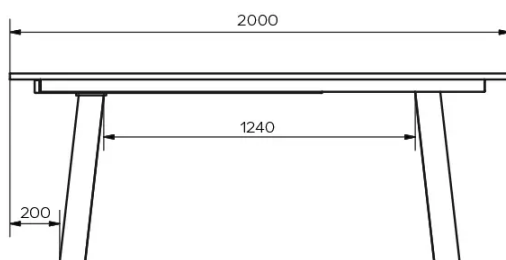

GOA T0601

WHICH SIZE?

WEIGHT & PACKAGING

Dimensions: 100X200 cm + 1 extension of 100 cm

Number of boxes: 4

Grossweight: 132 kg

Packing volume: 0,48 m³

Dimensions: 100X180 cm + 1 extension of 100 cm

Number of boxes: 4

Grossweight: 127 kg

Packing volume: 0,45 m³

Dimensions: 90X180 cm + 1 extension of 100 cm

Number of boxes: 4

Grossweight: 124 kg

Packing volume: 0,40 m³

Dimensions: 90X160 cm + 1 extension of 100 cm

Number of boxes: 4

Grossweight: 121 kg

Packing volume: 0,37 m³