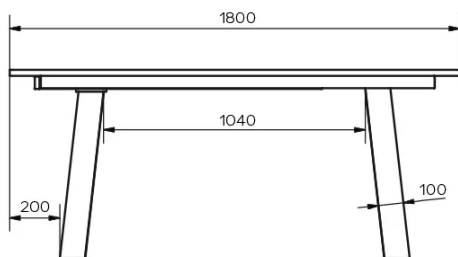

GOA T0601

WHICH SIZE?

WEIGHT & PACKAGING

Dimensions: 100X200 cm + 1 extension of 100 cm

Number of boxes: 4

Grossweight: 132 kg

Packing volume: 0,48 m³

Dimensions: 100X180 cm + 1 extension of 100 cm

Number of boxes: 4

Grossweight: 127 kg

Packing volume: 0,45 m³

Dimensions: 90X180 cm + 1 extension of 100 cm

Number of boxes: 4

Grossweight: 124 kg

Packing volume: 0,40 m³

Dimensions: 90X160 cm + 1 extension of 100 cm

Number of boxes: 4

Grossweight: 121 kg

Packing volume: 0,37 m³