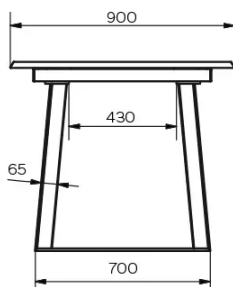

GOA T0501

WHICH SIZE?

WEIGHT & PACKAGING

Dimensions: 100X200 cm + 1 extension of 100 cm

Number of boxes: 4

Grossweight: 132 kg

Packing volume: 0,48 m³

Dimensions: 100X180 cm + 1 extension of 100 cm

Number of boxes: 4

Grossweight: 127 kg

Packing volume: 0,45 m³

Dimensions: 90X180 cm + 1 extension of 100 cm

Number of boxes: 4

Grossweight: 124 kg

Packing volume: 0,40 m³

Dimensions: 90X160 cm + 1 extension of 100 cm

Number of boxes: 4

Grossweight: 121 kg

Packing volume: 0,37 m³