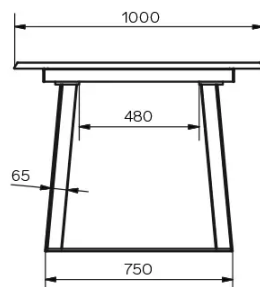

GOA T0501

WHICH SIZE?

WEIGHT & PACKAGING

Dimensions: 100X200 cm + 1 extension of 100 cm

Number of boxes: 4

Grossweight: 132 kg

Packing volume: 0,48 m³

Dimensions: 100X180 cm + 1 extension of 100 cm

Number of boxes: 4

Grossweight: 127 kg

Packing volume: 0,45 m³

Dimensions: 90X180 cm + 1 extension of 100 cm

Number of boxes: 4

Grossweight: 124 kg

Packing volume: 0,40 m³

Dimensions: 90X160 cm + 1 extension of 100 cm

Number of boxes: 4

Grossweight: 121 kg

Packing volume: 0,37 m³