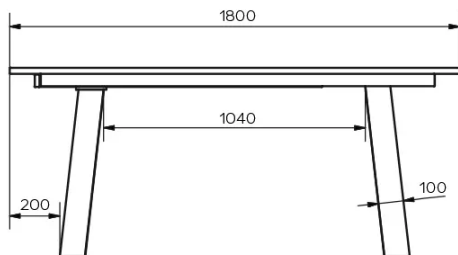

GOA T0501

WHICH SIZE?

WEIGHT & PACKAGING

Dimensions: 100X200 cm + 1 extension of 100 cm

Number of boxes: 4

Grossweight: 132 kg

Packing volume: 0,48 m³

Dimensions: 100X180 cm + 1 extension of 100 cm

Number of boxes: 4

Grossweight: 127 kg

Packing volume: 0,45 m³

Dimensions: 90X180 cm + 1 extension of 100 cm

Number of boxes: 4

Grossweight: 124 kg

Packing volume: 0,40 m³

Dimensions: 90X160 cm + 1 extension of 100 cm

Number of boxes: 4

Grossweight: 121 kg

Packing volume: 0,37 m³