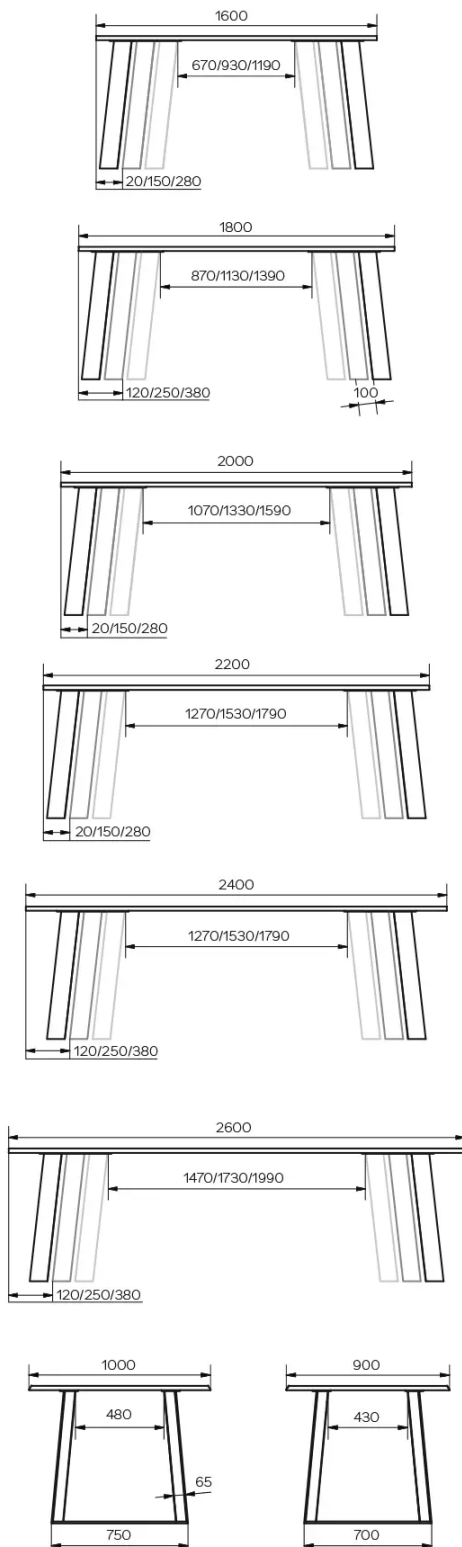

GOA T0400

WHICH SIZE?

WEIGHT & PACKAGING

Dimensions: 100X260 cm

Number of boxes: 3

Grossweight: 89 kg

Packing volume: 0,40 m³

Dimensions: 100X240 cm

Number of boxes: 3

Grossweight: 85 kg

Packing volume: 0,39 m³

Dimensions: 100X220 cm

Number of boxes: 3

Grossweight: 82 kg

Packing volume: 0,37 m³

Dimensions: 100X200 cm

Number of boxes: 3

Grossweight: 79 kg

Packing volume: 0,35 m³

Dimensions: 100X180 cm

Number of boxes: 3

Grossweight: 75 kg

Packing volume: 0,33 m³

Dimensions: 90X180 cm

Number of boxes: 3

Grossweight: 72 kg

Packing volume: 0,30 m³

Dimensions: 90X160 cm

Number of boxes: 3

Grossweight: 69 kg

Packing volume: 0,28 m³