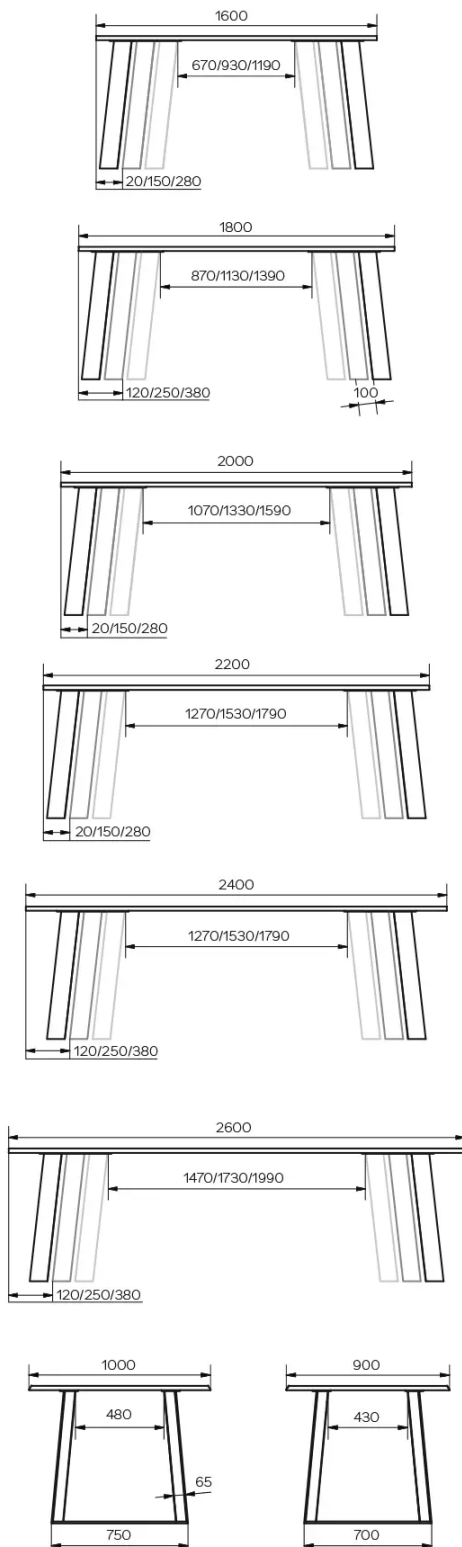

GOA T0300

WHICH SIZE?

WEIGHT & PACKAGING

Dimensions: 100X260 cm

Number of boxes: 3

Grossweight: 89 kg

Packing volume: 0,40 m³

Dimensions: 100X240 cm

Number of boxes: 3

Grossweight: 85 kg

Packing volume: 0,39 m³

Dimensions: 100X220 cm

Number of boxes: 3

Grossweight: 82 kg

Packing volume: 0,37 m³

Dimensions: 100X200 cm

Number of boxes: 3

Grossweight: 79 kg

Packing volume: 0,35 m³

Dimensions: 100X180 cm

Number of boxes: 3

Grossweight: 75 kg

Packing volume: 0,33 m³

Dimensions: 90X180 cm

Number of boxes: 3

Grossweight: 72 kg

Packing volume: 0,30 m³

Dimensions: 90X160 cm

Number of boxes: 3

Grossweight: 69 kg

Packing volume: 0,28 m³