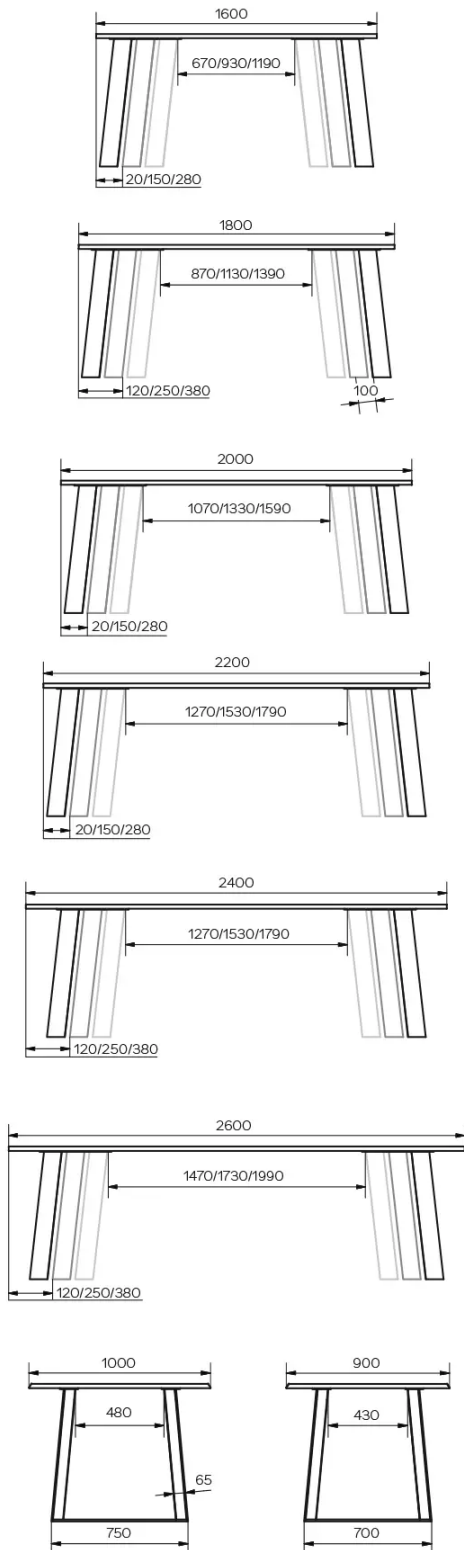

TYPE

dining room table, total height 76cm

TABLETOP

24mm thick solid wood tabletop, available in rustical oak (W) with closed knots, with straight edge.

Our tables are heavy and require two people to assemble or move them.

SPECIAL FEATURES

For this version of the table 3 positions of the table legs are possible.

SECURITY

DIMENSIONS (CM)

90x160 cm - 90x180 cm - 100x180 cm - 100x200 cm - 100x220 cm - 100x240 cm - 100x260 cm

GOA T0200

WHICH SIZE?

WEIGHT & PACKAGING

Dimensions: 100X260 cm

Number of boxes: 3

Grossweight: 89 kg

Packing volume: 0,40 m³

Dimensions: 100X240 cm

Number of boxes: 3

Grossweight: 85 kg

Packing volume: 0,37 m³

Dimensions: 100X220 cm

Number of boxes: 3

Grossweight: 82 kg

Packing volume: 0,37 m³

Dimensions: 100X200 cm

Number of boxes: 3