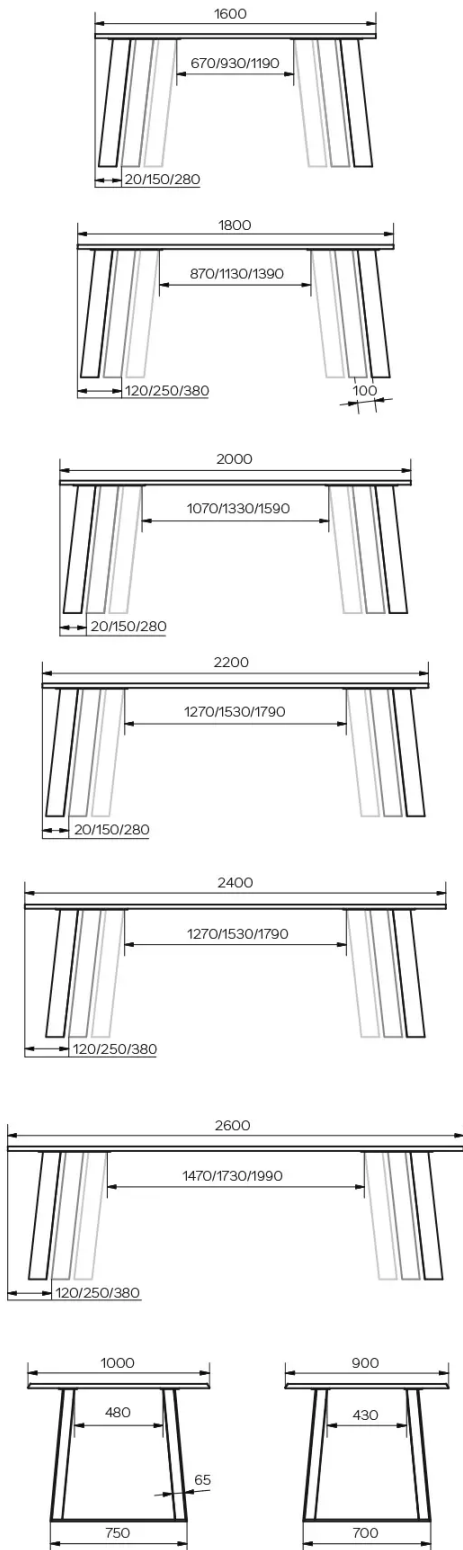

TYPE

dining room table, total height 76cm

TABLETOP

24mm thick solid wood tabletop, available in oak (E), without knots or rustic oak (W) with open knots, with a straight edge.

Our tables are heavy and require two people to assemble or move them.

SPECIAL FEATURES

For this version of the table 3 positions of the table legs are possible.

SECURITY

DIMENSIONS (CM)

90x160 cm - 90x180 cm - 100x180 cm - 100x200 cm - 100x220 cm - 100x240 cm - 100x260 cm

GOA T0100

WHICH SIZE?

WEIGHT & PACKAGING

Dimensions: 100X260 cm

Number of boxes: 3

Grossweight: 89 kg

Packing volume: 0,40 m³

Dimensions: 100X240 cm

Number of boxes: 3

Grossweight: 85 kg

Packing volume: 0,39 m³

Dimensions: 100X220 cm

Number of boxes: 3

Grossweight: 82 kg

Packing volume: 0,37 m³

Dimensions: 100X200 cm

Number of boxes: 3