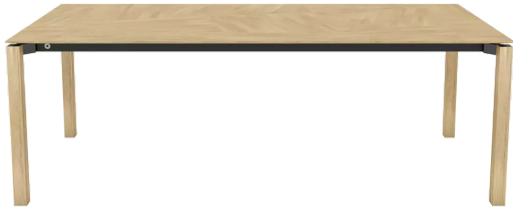

FLOAT T1100

(FLOAT 09 PB1 -EXT)

DISTRIBUTION

RETAIL X'clusive collection

DESIGN

Vincent Dejonghe

LABEL

MOBITEC labelled product

TYPE

dining room table, total height 76cm

TABLETOP

24mm multiplex base, black beveled edge, top veneer 0.6mm in «MOSAIC» oak / walnut.

Available in the woods and stains oak (E) and walnut (N).

EXTENSION(S)

100cm extensionleaf - butterfly opening system

FEET

Feet made of metal covered with wood

SECURITY

Our tables are heavy and require two people to assemble or move them.

DIMENSIONS (CM)

90x160cm - 90x180cm

100x180cm - 100x200cm - 100x220cm - 100x240cm - 100x260cm

FLOAT T1100

WHICH SIZE?

FLOAT 90X160cm

FLOAT 90X180cm

FLOAT 100X180cm

FLOAT 100X200cm

FLOAT 100X220cm

FLOAT 100X240cm