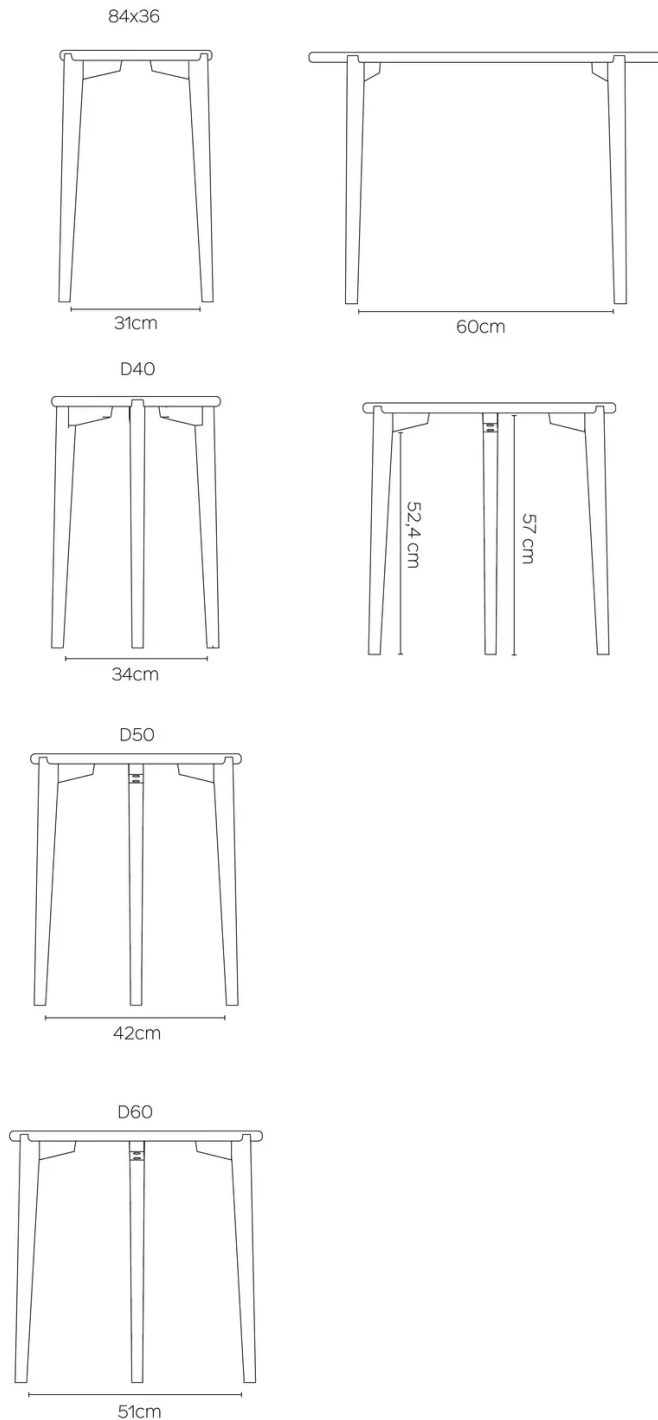

TYPE

Side table, living room table, total height 60cm

TABLETOP

Solid oak top, thickness 24mm.

Reinforced top to ensure stability and durability.

EXTENSION(S)

This version is always without extension

FEET

According to the model, 3 or 4 solid wooden legs.

Available in all oak colours.

SPECIAL FEATURES

-

SECURITY

This table does not require any specific safety warnings, as it is safe to use under normal conditions.

DIMENSIONS (CM)

ø40 - ø50 - ø60 - 84x36- 100x35 - 120x45 - 140x55

DOT T0300

WHICH SIZE?

WEIGHT & PACKAGING

Dimensions: OV 35X100 cm

Number of boxes: 1

Grossweight: 11 kg

Packing volume: 0,04 m³

Dimensions: OV 36X84 cm

Number of boxes: 1

Grossweight: 10 kg

Packing volume: 0,03 m³

Dimensions: OV 45X120 cm

Number of boxes: 1

Grossweight: 13 kg