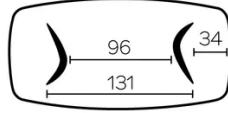

FEET

For each table size, it is possible to position the legs in two different directions.

This position of the legs must be defined at the time of assembly. However, this can be changed later on.

Each leg has 3 adjustable gliders.

Base in veneered plywood, always in the same color as the tabletop.

SPECIAL FEATURES

DIMENSIONS (CM)

100x200 - 100x220 - 100x240 - 120x260 - 120x280 - 120x300

tables longer than 270cm are delivered with a returnable packaging system

SECURITY

Our tables are heavy and require two people to assemble or move them.

DOLMEN T0600

WHICH SIZE?

100x200 cm

100x220 cm

100x240 cm

120x260 cm

120x280 cm

120x300 cm

WEIGHT & PACKAGING

Dimensions: 120X300 cm

Number of boxes: 2

Grossweight: 98 kg

Packing volume: 1,08 m³

Dimensions: 120X280 cm