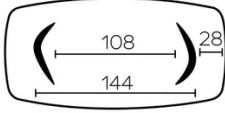

FEET

For each table size, it is possible to position the legs in two different directions.

This position of the legs must be defined at the time of assembly. However, this can be changed later on.

Each leg has 3 adjustable gliders.

Base in veneered plywood, always in the same color as the tabletop.

SPECIAL FEATURES

DIMENSIONS (CM)

100x200 - 100x220 - 100x240 - 120x260 - 120x280 - 120x300

tables longer than 270cm are delivered with a returnable packaging system

SECURITY

Our tables are heavy and require two people to assemble or move them.

DOLMEN T0600

WHICH SIZE?

100x200 cm

100x220 cm

100x240 cm

120x260 cm