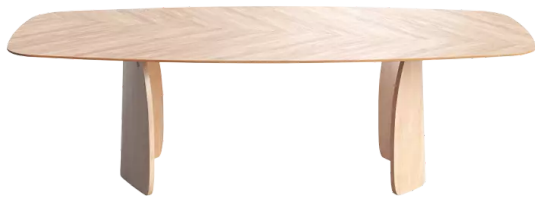

DOLMEN T0600

(DOLMEN OVAL VENEER)

DISTRIBUTION

CONTRACT general

RETAIL X'clusive collection

DESIGN

Vincent Dejonghe

LABEL

MOBITEC labelled product

TYPE

dining room table, total height 76cm

TABLETOP

Tabletop (31mm) (oval) with real wood top veneer (0.6mm) in "hungarian point" design with real wood edge, available in all colours on oak(E) or in walnut (N11).

The beveled tabletop is made of black MDF.

The underside of the tabletop is natural. Exception: in black matt lacquered oak (E10) the underside is also black.

EXTENSION(S)

This version is always without extension

Base in veneered plywood, always in the same color as the tabletop.

SPECIAL FEATURES

DIMENSIONS (CM)

100x200 - 100x220 - 100x240 - 120x260 - 120x280 - 120x300

tables longer than 270cm are delivered with a returnable packaging system