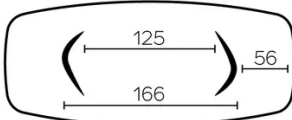

FEET

For each table size, it is possible to position the legs in two different directions.

This position of the legs must be defined at the time of assembly. However, this can be changed later on.

Each leg has 3 adjustable gliders.

Base in veneered plywood, always in the same color as the tabletop.

SPECIAL FEATURES

DIMENSIONS (CM)

100x200 - 100x220 - 100x240 - 120x260 - 120x280 - 120x300

tables longer than 270cm are delivered with a returnable packaging system

SECURITY

Our tables are heavy and require two people to assemble or move them.

DOLMEN T0600

WHICH SIZE?

100x200 cm

100x220 cm

100x240 cm

120x260 cm

120x280 cm

120x300 cm

WEIGHT & PACKAGING

Dimensions: 120X300 cm

Number of boxes: 2

Grossweight: 98 kg

Packing volume: 1,08 m³

Dimensions: 120X280 cm