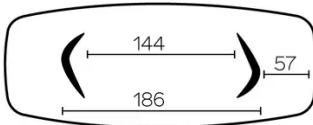

FEET

For each table size, it is possible to position the legs in two different directions.

This position of the legs must be defined at the time of assembly. However, this can be changed later on.

Each leg has 3 adjustable gliders.

Base in veneered plywood, always in the same color as the tabletop.

SPECIAL FEATURES

DIMENSIONS (CM)

100x200 - 100x220 - 100x240 - 120x260 - 120x280 - 120x300

tables longer than 270cm are delivered with a returnable packaging system

SECURITY

Our tables are heavy and require two people to assemble or move them.

DOLMEN T0600

WHICH SIZE?

100x200 cm

100x220 cm

100x240 cm

120x260 cm

120x280 cm

120x300 cm

WEIGHT & PACKAGING

Dimensions: 120X300 cm

Number of boxes: 2

Grossweight: 98 kg

Packing volume: 1,08 m³

Dimensions: 120X280 cm