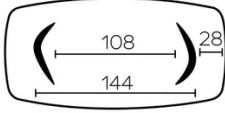

FEET

For each table size, it is possible to position the legs in two different directions.

This position of the legs must be defined at the time of assembly. However, this can be changed later on.

Each leg has 3 adjustable gliders.

Base in veneered plywood, always in the same color as the tabletop.

SPECIAL FEATURES

tables longer than 270cm are delivered with a returnable packaging system

SECURITY

Our tables are heavy and require two people to assemble or move them.

DIMENSIONS (CM)

100x200 - 100x220 - 100x240 - 120x260 - 120x280 - 120x300

DOLMEN T0400

WHICH SIZE?

100x200 cm

100x220 cm

100x240 cm

120x260 cm

120x280 cm

120x300 cm

WEIGHT & PACKAGING

Dimensions: 120X300 cm

Number of boxes: 2

Grossweight: 101 kg

Packing volume: 1,08 m³

Dimensions: 120X280 cm