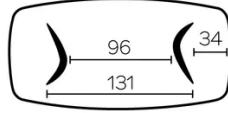

FEET

For each table size, it is possible to position the legs in two different directions.

This position of the legs must be defined at the time of assembly. However, this can be changed later on.

Each leg has 3 adjustable gliders.

Base in veneered plywood, always in the same color as the tabletop.

SPECIAL FEATURES

tables longer than 270cm are delivered with a returnable packaging system

SECURITY

Our tables are heavy and require two people to assemble or move them.

DIMENSIONS (CM)

100x200 - 100x220 - 100x240 - 120x260 - 120x280 - 120x300

DOLMEN T0400

WHICH SIZE?

100x200 cm

100x220 cm

100x240 cm

120x260 cm

120x280 cm

120x300 cm

WEIGHT & PACKAGING

Dimensions: 120X300 cm

Number of boxes: 2

Grossweight: 101 kg

Packing volume: 1,08 m³

Dimensions: 120X280 cm