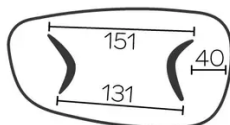

DOLMEN T0300

WHICH SIZE?

120x230 cm