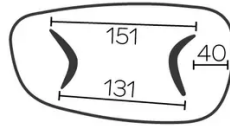

FEET

For each table size, it is possible to position the legs in two different directions.

This position of the legs must be defined at the time of assembly. However, this can be changed later on.

Each leg has 3 adjustable gliders.

Base made of veneered plywood, always the same color as table top

SPECIAL FEATURES

tables longer than 270cm are delivered with a returnable packaging system

SECURITY

Our tables are heavy and require two people to assemble or move them.

DIMENSIONS (CM)

120x230 - 120x270 - 120x300cm

DOLMEN T0100

WHICH SIZE?

120x230 cm

120x270 cm

120x300 cm

WEIGHT & PACKAGING

Dimensions: 120X300 cm

Number of boxes: 2

Grossweight: 101 kg

Packing volume: 1,08 m³

Dimensions: 120X270 cm

Number of boxes: 2

Grossweight: 93 kg

Packing volume: 1,01 m³