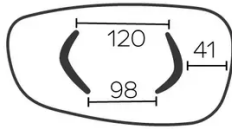

FEET

For each table size, it is possible to position the legs in two different directions.

This position of the legs must be defined at the time of assembly. However, this can be changed later on.

Each leg has 3 adjustable gliders.

Base made of veneered plywood, always the same color as table top

SPECIAL FEATURES

tables longer than 270cm are delivered with a returnable packaging system

SECURITY

Our tables are heavy and require two people to assemble or move them.

DIMENSIONS (CM)

120x230 - 120x270 - 120x300cm

DOLMEN T0100

WHICH SIZE?

120x230 cm

120x270 cm

120x300 cm

WEIGHT & PACKAGING

Dimensions: 120X300 cm

Number of boxes: 2

Grossweight: 101 kg

Packing volume: 1,08 m³

Dimensions: 120X270 cm

Number of boxes: 2

Grossweight: 93 kg

Packing volume: 1,01 m³