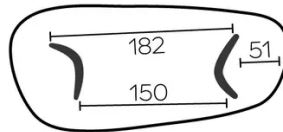

FEET

For each table size, it is possible to position the legs in two different directions.

This position of the legs must be defined at the time of assembly. However, this can be changed later on.

Each leg has 3 adjustable gliders.

DIMENSIONS (CM)

120x230 - 120x270 - 120x300cm

DOLMEN T0100

WHICH SIZE?

120x230 cm

120x270 cm

120x300 cm

WEIGHT & PACKAGING

Dimensions: 120X300 cm

Number of boxes: 2

Grossweight: 101 kg

Packing volume: 1,08 m³

Dimensions: 120X270 cm

Number of boxes: 2

Grossweight: 93 kg

Packing volume: 1,01 m³