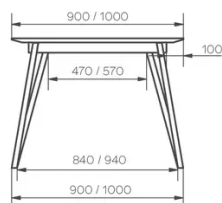

TYPE

dining room table, total height 76cm

TABLETOP

24mm thick solid wood tabletop, with bevelled edge, available in beech (P/M) oak (E), rustical oak (W) or walnut (N).

EXTENSION(S)

This version is always without extension

FEET

One table has 4 legs (2x right + 2x left). Each leg consists of 2 metal profiles of 30x30mm.

Tables with extensions have 2 specific legs with castors (1x right + 1x left).

Each leg is assembled to the metal frame with 4 screws - type M6x40.

90x160cm - 90x180cm

100x180cm - 100x200cm - 100x220cm - 100x240cm - 100x260cm

Our tables are heavy and require two people to assemble or move them.

BREST T0100

WHICH SIZE?

WEIGHT & PACKAGING

Dimensions: 100X260 cm

Number of boxes: 2

Grossweight: 60,5 kg

Packing volume: 0,23 m³

Dimensions: 100X240 cm

Number of boxes: 2

Grossweight: 57,5 kg

Packing volume: 0,21 m³

Dimensions: 100X220 cm