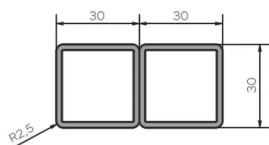

TYPE

dining room table, total height 76cm

TABLETOP

24mm thick solid wood tabletop, with bevelled edge, available in beech (P/M) oak (E), rustical oak (W) or walnut (N).

EXTENSION(S)

This version is always without extension

FEET

One table has 4 legs (2x right + 2x left). Each leg consists of 2 metal profiles of 30x30mm.

Tables with extensions have 2 specific legs with castors (1x right + 1x left).

Each leg is assembled to the metal frame with 4 screws - type M6x40.

90x160cm - 90x180cm

100x180cm - 100x200cm - 100x220cm - 100x240cm - 100x260cm

Our tables are heavy and require two people to assemble or move them.

BREST T0100

WHICH SIZE?

WEIGHT & PACKAGING

Dimensions: 100X260 cm

Number of boxes: 2

Grossweight: 60,5 kg

Packing volume: 0,23 m³

Dimensions: 100X240 cm

Number of boxes: 2

Grossweight: 57,5 kg

Packing volume: 0,21 m³

Dimensions: 100X220 cm