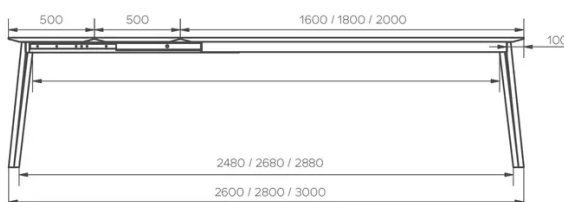

TYPE

dining room table, total height 76cm

TABLETOP

24mm thick solid wood tabletop, with bevelled edge, available in beech (P/M) oak (E), rustical oak (W) or walnut (N).

EXTENSION(S)

This version is always without extension

FEET

One table has 4 legs (2x right + 2x left). Each leg consists of 2 metal profiles of 30x30mm.

Tables with extensions have 2 specific legs with castors (1x right + 1x left).

Each leg is assembled to the metal frame with 4 screws - type M6x40.

90x160cm - 90x180cm

100x180cm - 100x200cm - 100x220cm - 100x240cm - 100x260cm

Our tables are heavy and require two people to assemble or move them.

BREST T0100

WHICH SIZE?

WEIGHT & PACKAGING

Dimensions: 100X260 cm

Number of boxes: 2

Grossweight: 60,5 kg

Packing volume: 0,23 m³

Dimensions: 100X240 cm

Number of boxes: 2

Grossweight: 57,5 kg

Packing volume: 0,21 m³

Dimensions: 100X220 cm