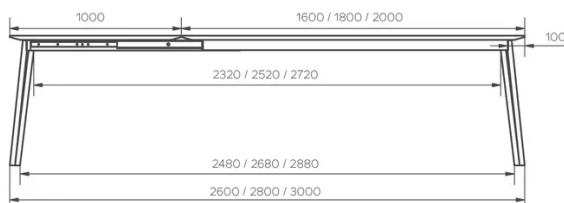

TYPE

dining room table, total height 76cm

TABLETOP

24mm thick solid wood tabletop, with bevelled edge, available in beech (P/M) oak (E), rustical oak (W) or walnut (N).

EXTENSION(S)

This version is always without extension

FEET

One table has 4 legs (2x right + 2x left). Each leg consists of 2 metal profiles of 30x30mm.

Tables with extensions have 2 specific legs with castors (1x right + 1x left).

Each leg is assembled to the metal frame with 4 screws - type M6x40.

90x160cm - 90x180cm

100x180cm - 100x200cm - 100x220cm - 100x240cm - 100x260cm

Our tables are heavy and require two people to assemble or move them.

BREST T0100

WHICH SIZE?

WEIGHT & PACKAGING

Dimensions: 100X260 cm

Number of boxes: 2

Grossweight: 60,5 kg

Packing volume: 0,23 m³

Dimensions: 100X240 cm

Number of boxes: 2

Grossweight: 57,5 kg

Packing volume: 0,21 m³

Dimensions: 100X220 cm