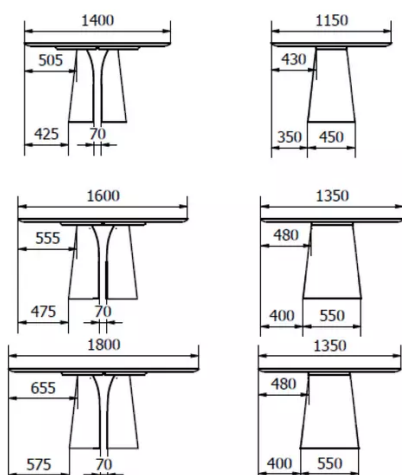

Underside:

- For E10: Black
- For other colors: Natural

EXTENSION(S)

FEET

One table consists of two legs:

- 45*24cm for the tables up to a width of 115cm
- 55*29cm for tables wider than 135cm

The foot is fixed with 5 metric screws type M8x30.

Base made of veneered plywood, always the same color as table top.

5 feet or casters (with extension) per foot.

Each foot has two weights (made of concrete) to provide the necessary stability. They are attached before packing, but can be dismantled by the customer.

SPECIAL FEATURES

Fastening element of the feet always black, screwed and glued.

SECURITY

Our tables are heavy and require two people to assemble or move them.

DIMENSIONS (CM)

115x140 - 135x160 - 135x180cm

105x160 - 105x180 - 105x200 - 105x220 - 115x240 - 115x260cm

BLOSSOM T0200

WHICH SIZE?

WEIGHT & PACKAGING

Dimensions: 105X180 cm

Number of boxes: 3

Grossweight: 67 kg

Packing volume: 0,57 m³

Dimensions: 135X180 cm