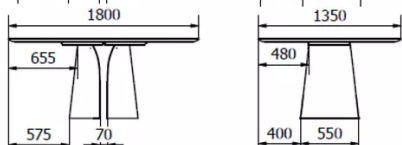

Underside:

- For E10: Black
- For other colors: Natural

EXTENSION(S)

FEET

One table consists of two legs:

- 45*24cm for the tables up to a width of 115cm
- 55*29cm for tables wider than 135cm

The foot is fixed with 5 metric screws type M8x30.

SPECIAL FEATURES

Fastening element of the feet always black, screwed and glued.

SECURITY

Our tables are heavy and require two people to assemble or move them.

DIMENSIONS (CM)

115x140 - 135x160 - 135x180cm

105x160 - 105x180 - 105x200 - 105x220 - 115x240 - 115x260cm

BLOSSOM T0200

WHICH SIZE?

WEIGHT & PACKAGING

Dimensions: 105X180 cm

Number of boxes: 3

Grossweight: 67 kg

Packing volume: 0,57 m³

Dimensions: 135X180 cm