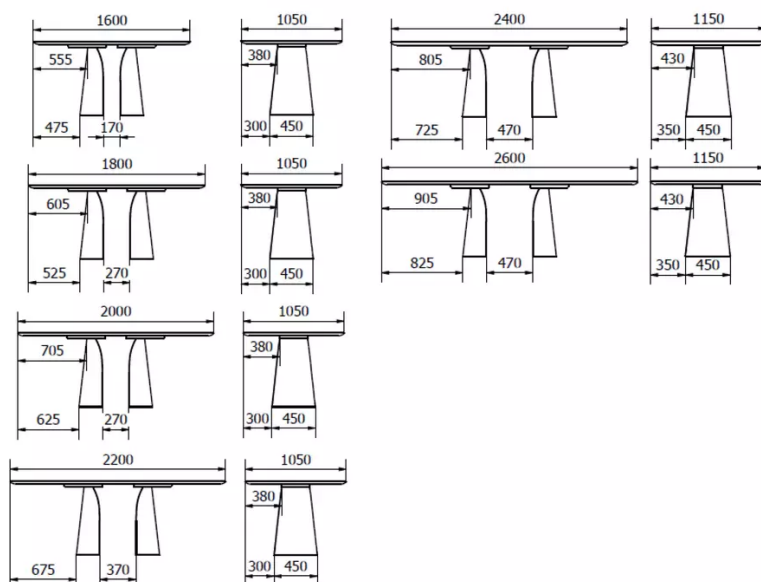

Underside:

- For E10: Black
- For other colors: Natural

EXTENSION(S)

FEET

One table consists of two legs:

- 45*24cm for the tables up to a width of 115cm
- 55*29cm for tables wider than 135cm

The foot is fixed with 5 metric screws type M8x30.

Base made of veneered plywood, always the same color as table top.

5 feet or casters (with extension) per foot.

Each foot has two weights (made of concrete) to provide the necessary stability. They are attached before packing, but can be dismantled by the customer.

SPECIAL FEATURES

Fastening element of the feet always black, screwed and glued.

SECURITY

Our tables are heavy and require two people to assemble or move them.

DIMENSIONS (CM)

115x140 - 135x160 - 135x180cm

105x160 - 105x180 - 105x200 - 105x220 - 115x240 - 115x260cm

BLOSSOM T0200

WHICH SIZE?

WEIGHT & PACKAGING

Dimensions: 105X180 cm

Number of boxes: 3

Grossweight: 67 kg

Packing volume: 0,57 m³

Dimensions: 135X180 cm