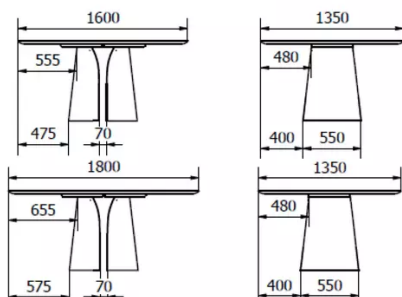

Underside:

- For E10: Black
- For other colors: Natural

EXTENSION(S)

FEET

One table consists of two legs:

- 45*24cm for the tables up to a width of 115cm
- 55*29cm for tables wider than 135cm

The foot is fixed with 5 metric screws type M8x30.

Base made of veneered plywood, always the same color as table top.

5 feet or casters (with extension) per foot.

Each foot has two weights (made of concrete) to provide the necessary stability. They are attached before packing, but can be dismantled by the customer.

SPECIAL FEATURES

Fastening element of the feet always black, screwed and glued.

SECURITY

Our tables are heavy and require two people to assemble or move them.

DIMENSIONS (CM)

115x140 - 135x160 - 135x180cm

105x160 - 105x180 - 105x200 - 105x220 - 115x240 - 115x260cm

BLOSSOM T0200

WHICH SIZE?

WEIGHT & PACKAGING

Dimensions: 105X180 cm

Number of boxes: 3

Grossweight: 67 kg

Packing volume: 0,57 m³

Dimensions: 135X180 cm