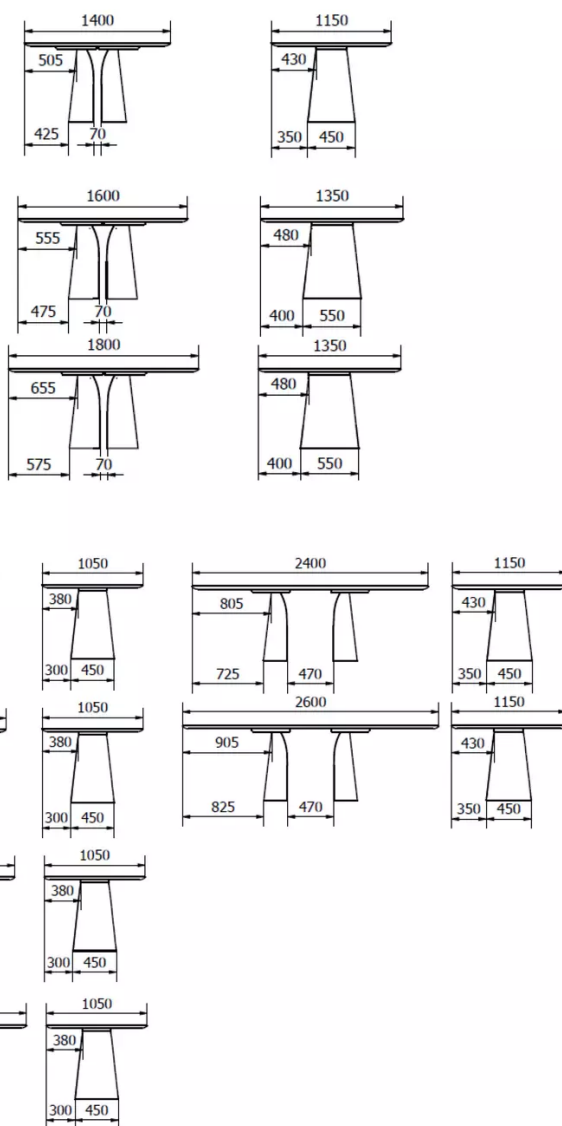

TYPE

dining room table, total height 76cm

TABLETOP

24mm thick solid wood tabletop, with rounded edge, available in oak (E) or walnut (N).

EXTENSION(S)

FEET

One table consists of two legs:

- 45*24cm for the tables up to a width of 115cm
- 55*29cm for tables wider than 135cm

The foot is fixed with 5 metric screws type M8x30.

Base made of veneered plywood, always the same color as table top.

5 feet or casters (with extension) per foot.

Each foot has two weights (made of concrete) to provide the necessary stability. They are attached before packing, but can be dismantled by the customer.

SPECIAL FEATURES

Fastening element of the feet always black, screwed and glued.

SECURITY

DIMENSIONS (CM)

115x140 - 135x160 - 135x180cm

105x160 - 105x180 - 105x200 - 105x220 - 115x240 - 115x260cm

Our tables are heavy and require two people to assemble or move them.

BLOSSOM T0100

WHICH SIZE?

WEIGHT & PACKAGING

Dimensions: 105X160 cm

Number of boxes: 3

Grossweight: 66 kg

Packing volume: 0,54 m³

Dimensions: 105X180 cm