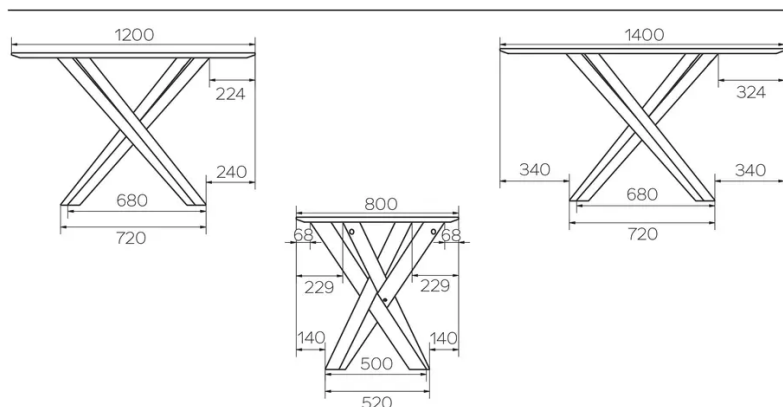

TYPE

Total height of 76 cm

TABLETOP

24 mm multiplex table top with a 0.9 mm FENIX surface, with black coloured bevelled edge.

EXTENSION(S)

This version is always without extension

FEET

solid wood legs - available in beech or oak

SPECIAL FEATURES

-

SECURITY

Our tables are heavy and require two people to assemble or move them.

DIMENSIONS (CM)

60x60cm - 70x70cm - 80x80cm - 90x90cm

60x70cm - 80x120cm - 80x140cm

ø60cm - ø70cm - ø80cm - ø90cm

BARCELONA T0876

WHICH SIZE?

WEIGHT & PACKAGING

Dimensions: 80X80 cm

Number of boxes: 1

Grossweight: 24 kg

Packing volume: 0,57 m³

Dimensions: 80X140 cm

Number of boxes: 1

Grossweight: 32 kg

Packing volume: 0,44 m³

Dimensions: 80X120 cm

Number of boxes: 1

Grossweight: 29 kg

Packing volume: 0,42 m³

Dimensions: 70X70 cm