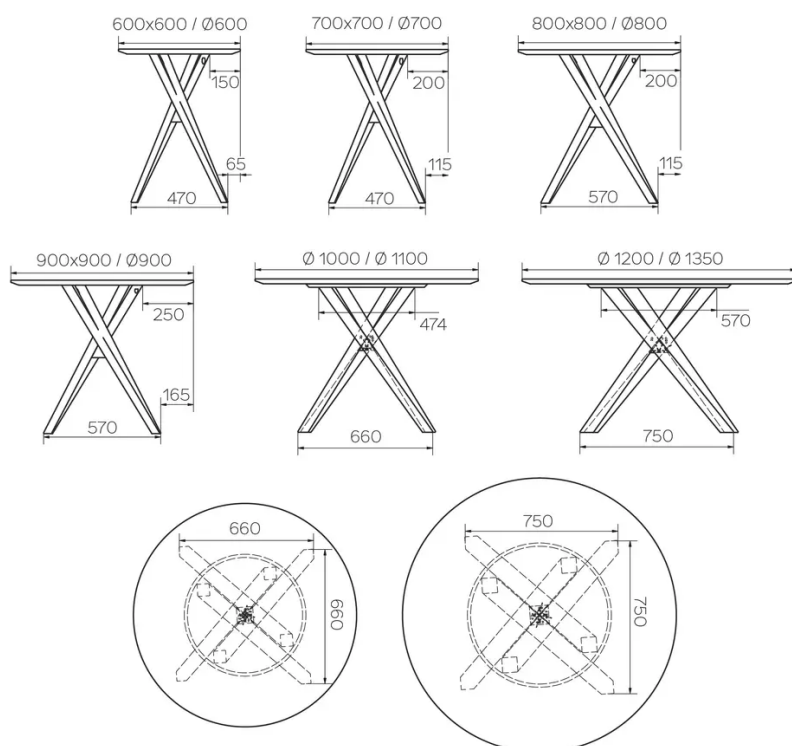

TYPE

Total height of 76 cm

TABLETOP

24 mm multiplex table top with a 0.9 mm FENIX surface, with black coloured bevelled edge.

EXTENSION(S)

This version is always without extension

FEET

solid wood legs - available in beech or oak

SPECIAL FEATURES

-

SECURITY

Our tables are heavy and require two people to assemble or move them.

DIMENSIONS (CM)

60x60cm - 70x70cm - 80x80cm - 90x90cm

60x70cm - 80x120cm - 80x140cm

ø60cm - ø70cm - ø80cm - ø90cm

BARCELONA T0876

WHICH SIZE?

WEIGHT & PACKAGING

Dimensions: 80X80 cm

Number of boxes: 1

Grossweight: 24 kg

Packing volume: 0,57 m³

Dimensions: 80X140 cm

Number of boxes: 1

Grossweight: 21 kg

Packing volume: 0,45 m³

Dimensions: RD 80 cm

Number of boxes: 1

Grossweight: 24 kg

Packing volume: 0,57 m³

Dimensions: RD 90 cm