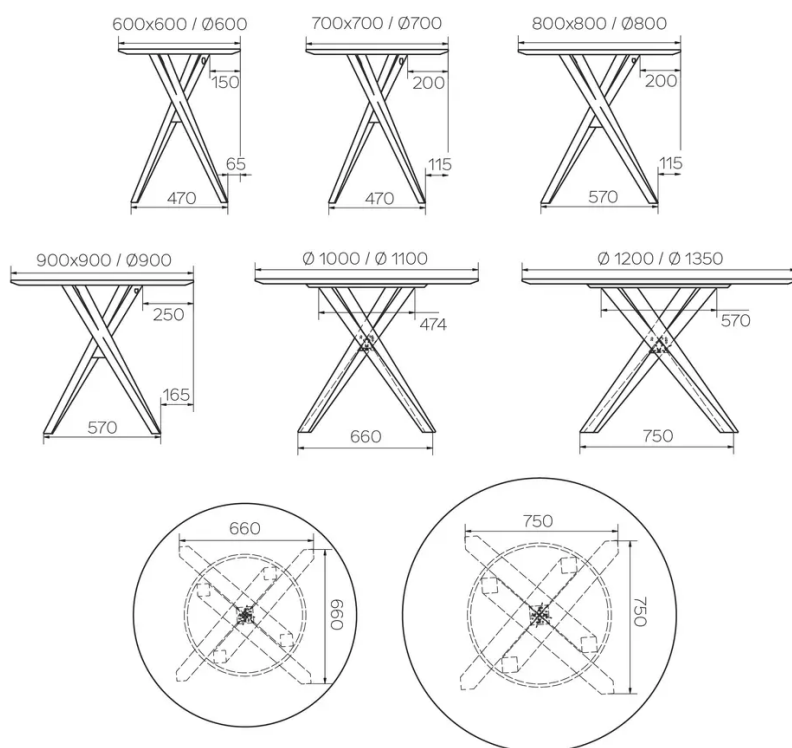

TYPE

Total height of 76 cm

TABLETOP

24 mm multiplex table top with a 0.9 mm FENIX surface, with natural coloured rounded edge

EXTENSION(S)

This version is always without extension

FEET

solid wood legs - available in beech or oak

SPECIAL FEATURES

-

SECURITY

Our tables are heavy and require two people to assemble or move them.

DIMENSIONS (CM)

60x60cm - 70x70cm - 80x80cm - 90x90cm

60x70cm - 80x120cm - 80x140cm

ø60cm - ø70cm - ø80cm - ø90cm

BARCELONA T0776

WHICH SIZE?

WEIGHT & PACKAGING

Dimensions: RD 80 cm

Number of boxes: 1

Grossweight: 24 kg

Packing volume: 0,57 m³

Dimensions: RD 90 cm