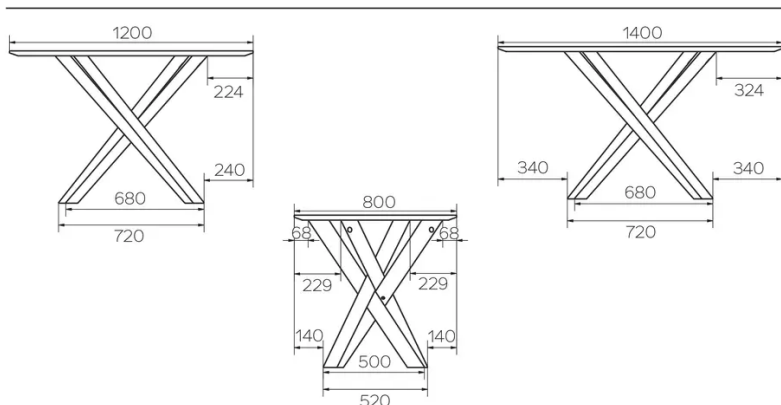

TYPE

Total height of 76 cm

TABLETOP

24 mm multiplex table top with a 0.9 mm FENIX surface, with natural coloured rounded edge

EXTENSION(S)

This version is always without extension

FEET

solid wood legs - available in beech or oak

SPECIAL FEATURES

-

SECURITY

Our tables are heavy and require two people to assemble or move them.

DIMENSIONS (CM)

60x60cm - 70x70cm - 80x80cm - 90x90cm

60x70cm - 80x120cm - 80x140cm

ø60cm - ø70cm - ø80cm - ø90cm

BARCELONA T0776

WHICH SIZE?

WEIGHT & PACKAGING

Dimensions: RD 80 cm

Number of boxes: 1

Grossweight: 24 kg

Packing volume: 0,57 m³

Dimensions: RD 90 cm