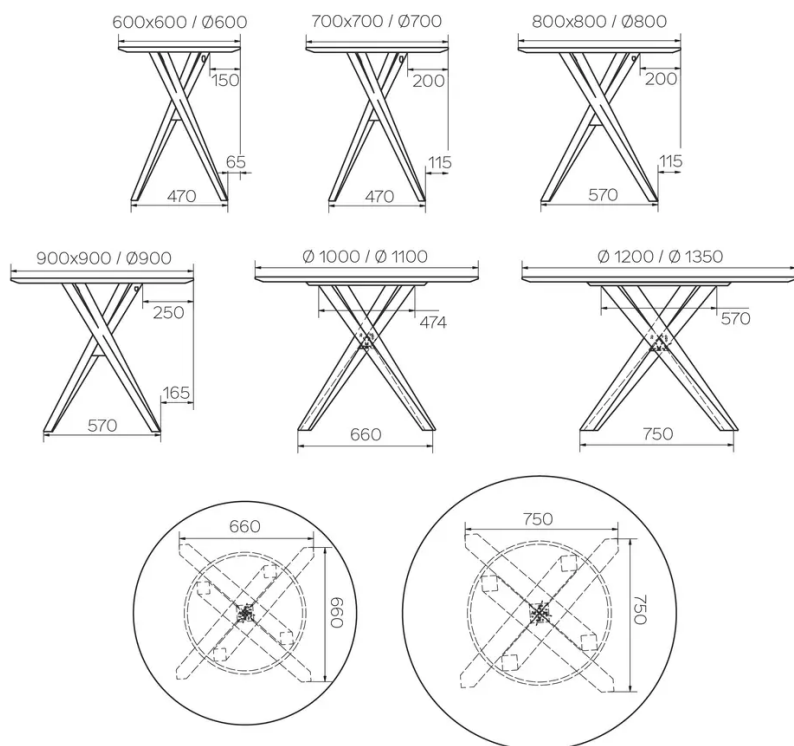

## TYPE

Total height of 76 cm

## DIMENSIONS (CM)

60x60cm - 70x70cm - 80x80cm - 90x90cm

60x70cm - 80x120cm - 80x140cm

ø60cm - ø70cm - ø80cm - ø90cm

# BARCELONA T0676

WHICH SIZE?