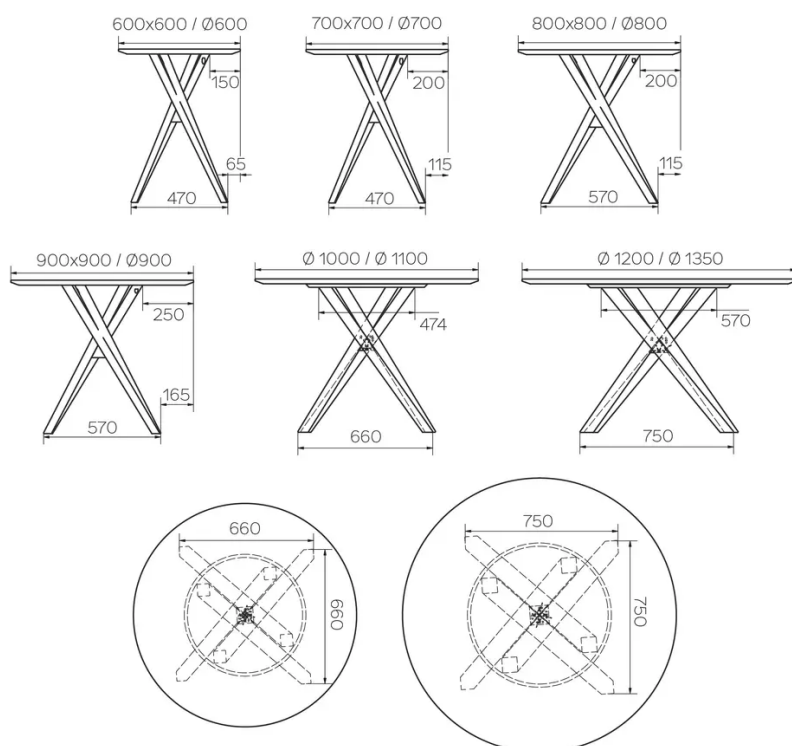

TYPE

Total height of 76 cm

TABLETOP

24 mm solid wood table top, with bevelled edge.

Available in beech or oak.

EXTENSION(S)

This version is always without extension

FEET

Solid wood feet, same species and stain as the top

SPECIAL FEATURES

-

SECURITY

Our tables are heavy and require two people to assemble or move them.

DIMENSIONS (CM)

60x60cm - 70x70cm - 80x80cm - 90x90cm

60x70cm - 80x120cm - 80x140cm

∅60cm - ∅70cm - ∅80cm - ∅90cm - ∅100cm - ∅110cm - ∅120cm - ∅135cm

BARCELONA T0376

WHICH SIZE?

WEIGHT & PACKAGING

Dimensions: RD 100 cm

Number of boxes: 2

Grossweight: 30 kg

Packing volume: 0,80 m³

Dimensions: RD 90 cm

Number of boxes: 1

Grossweight: 27 kg

Packing volume: 0,72 m³