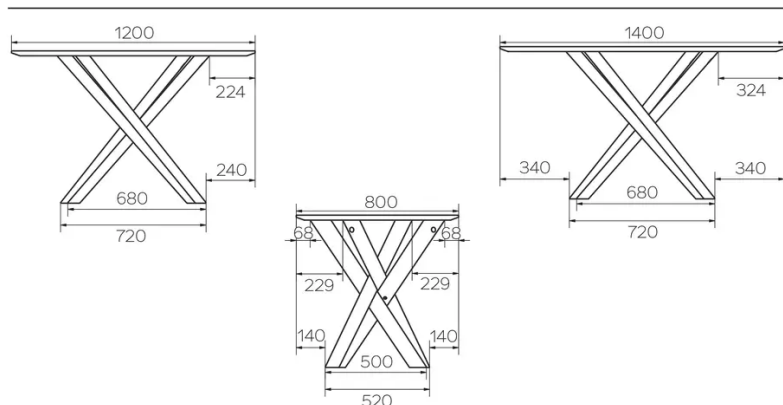

TYPE

Total height of 76 cm

TABLETOP

24 mm solid wood table top, with bevelled edge.

Available in beech or oak.

EXTENSION(S)

This version is always without extension

FEET

Solid wood feet, same species and stain as the top

SPECIAL FEATURES

-

SECURITY

Our tables are heavy and require two people to assemble or move them.

DIMENSIONS (CM)

60x60cm - 70x70cm - 80x80cm - 90x90cm

60x70cm - 80x120cm - 80x140cm

∅60cm - ∅70cm - ∅80cm - ∅90cm - ∅100cm - ∅110cm - ∅120cm - ∅135cm

BARCELONA T0376

WHICH SIZE?

WEIGHT & PACKAGING

Dimensions: RD 100 cm

Number of boxes: 2

Grossweight: 30 kg

Packing volume: 0,80 m³

Dimensions: RD 90 cm

Number of boxes: 1

Grossweight: 27 kg

Packing volume: 0,72 m³