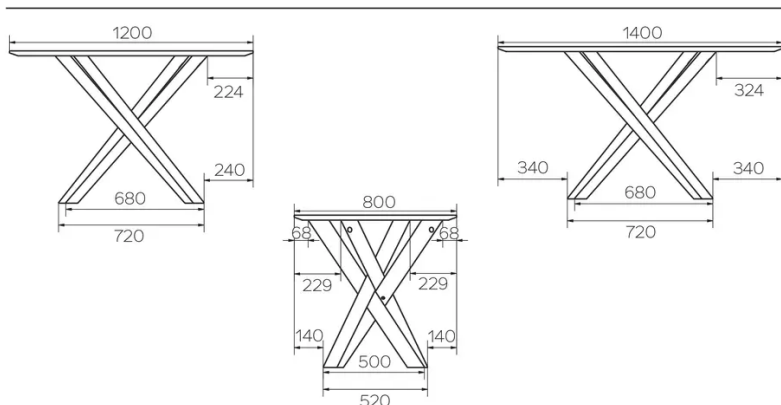

TYPE

Total height of 76 cm

TABLETOP

24 mm solid wood table top, with rounded edge.

Available in beech or oak.

EXTENSION(S)

This version is always without extension

FEET

Solid wood feet, same species and stain as the top

SPECIAL FEATURES

-

SECURITY

Our tables are heavy and require two people to assemble or move them.

DIMENSIONS (CM)

60x60cm - 70x70cm - 80x80cm - 90x90cm

60x70cm - 80x120cm - 80x140cm

ø60cm - ø70cm - ø80cm - ø90cm - ø100cm - ø110cm - ø120cm - ø135cm

BARCELONA T0276

WHICH SIZE?

WEIGHT & PACKAGING

Dimensions: 70X70 cm

Number of boxes: 1

Grossweight: 13,5 kg

Packing volume: 0,45 m³

Dimensions: RD 135 cm

Number of boxes: 2

Grossweight: 44 kg

Packing volume: 0,49 m³

Dimensions: RD 120 cm

Number of boxes: 2

Grossweight: 37 kg

Packing volume: 0,47 m³