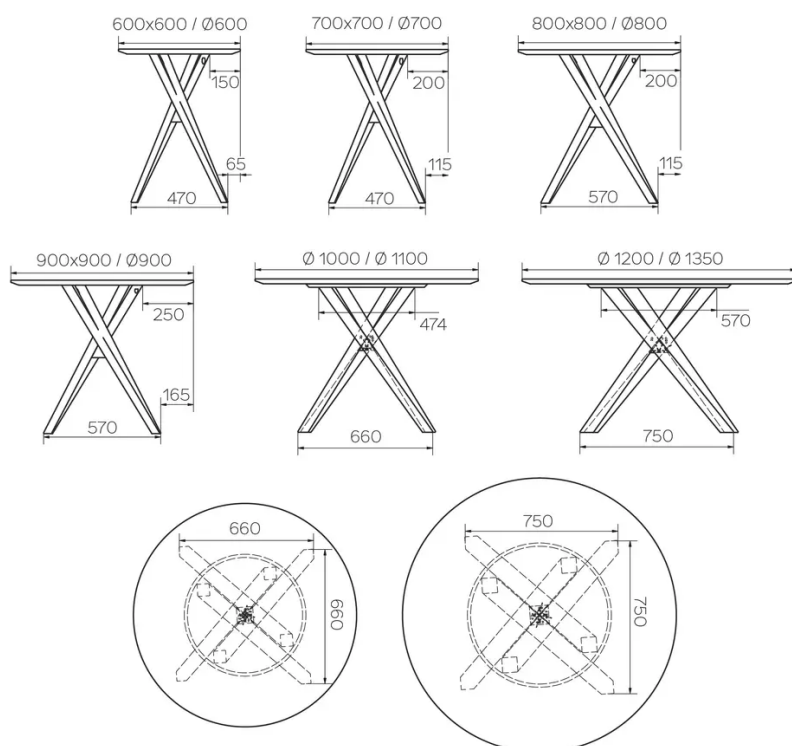

TYPE

Total height of 76 cm

TABLETOP

24 mm solid wood table top, with rounded edge.

Available in beech or oak.

EXTENSION(S)

This version is always without extension

FEET

Solid wood feet, same species and stain as the top

SPECIAL FEATURES

-

SECURITY

Our tables are heavy and require two people to assemble or move them.

DIMENSIONS (CM)

60x60cm - 70x70cm - 80x80cm - 90x90cm

60x70cm - 80x120cm - 80x140cm

ø60cm - ø70cm - ø80cm - ø90cm - ø100cm - ø110cm - ø120cm - ø135cm

BARCELONA T0276

WHICH SIZE?

WEIGHT & PACKAGING

Dimensions: 70X70 cm

Number of boxes: 1

Grossweight: 13,5 kg

Packing volume: 0,45 m³

Dimensions: RD 135 cm

Number of boxes: 2

Grossweight: 44 kg

Packing volume: 0,49 m³

Dimensions: RD 120 cm

Number of boxes: 2

Grossweight: 37 kg

Packing volume: 0,47 m³