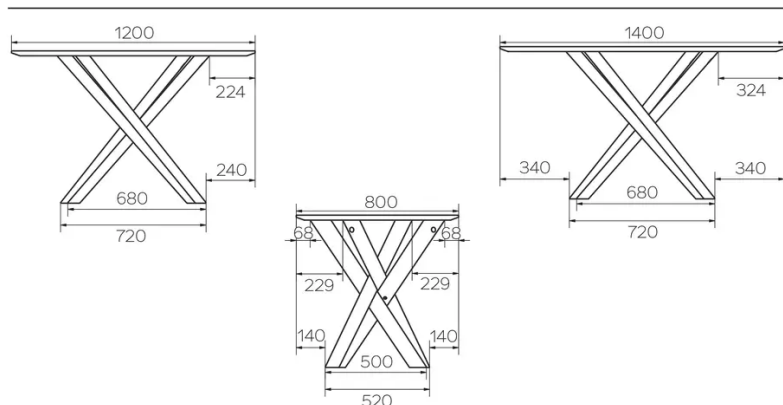

TYPE

Total height of 76 cm

TABLETOP

24 mm Beech (P/M) or Oak (E) solid wood table top, straight edge

EXTENSION(S)

This version is always without extension

FEET

Solid wood feet, same species and stain as the top

SPECIAL FEATURES

-

SECURITY

Our tables are heavy and require two people to assemble or move them.

DIMENSIONS (CM)

60x60cm - 70x70cm - 80x80cm - 90x90cm

60x70cm - 80x120cm - 80x140cm

∅60cm - ∅70cm - ∅80cm - ∅90cm - ∅100cm - ∅110cm - ∅120cm - ∅135cm

BARCELONA T0176

WHICH SIZE?

WEIGHT & PACKAGING

Dimensions: RD 110 cm

Number of boxes: 2

Grossweight: 33 kg

Packing volume: 1,35 m³

Dimensions: 80X140 cm

Number of boxes: 1

Grossweight: 32 kg

Packing volume: 0,44 m³

Dimensions: 80X120 cm

Number of boxes: 1

Grossweight: 29 kg

Packing volume: 0,42 m³

Dimensions: RD 120 cm