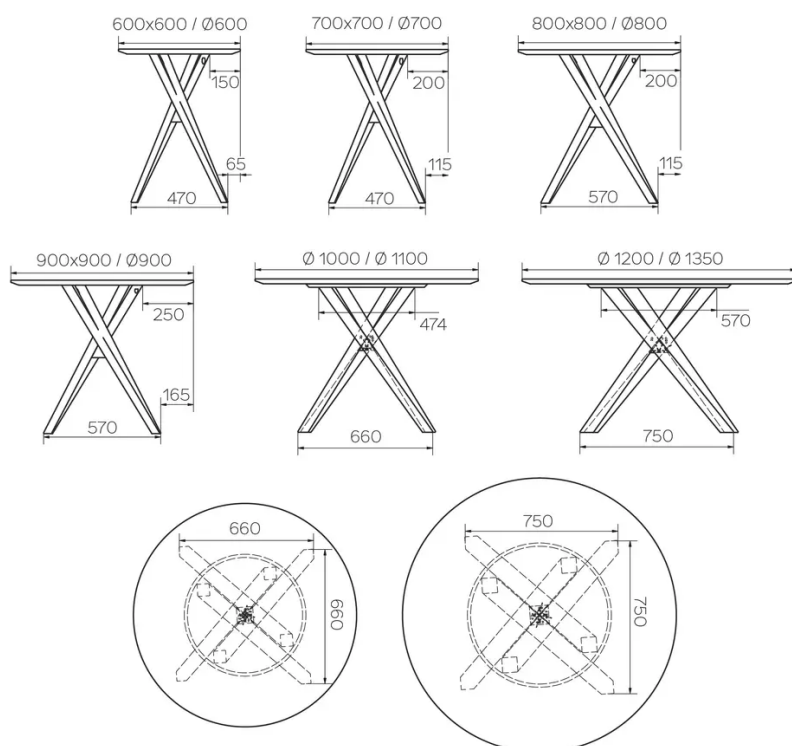

TYPE

Total height of 76 cm

TABLETOP

24 mm Beech (P/M) or Oak (E) solid wood table top, straight edge

EXTENSION(S)

This version is always without extension

FEET

Solid wood feet, same species and stain as the top

SPECIAL FEATURES

-

SECURITY

Our tables are heavy and require two people to assemble or move them.

DIMENSIONS (CM)

60x60cm - 70x70cm - 80x80cm - 90x90cm

60x70cm - 80x120cm - 80x140cm

∅60cm - ∅70cm - ∅80cm - ∅90cm - ∅100cm - ∅110cm - ∅120cm - ∅135cm

BARCELONA T0176

WHICH SIZE?

WEIGHT & PACKAGING

Dimensions: RD 110 cm

Number of boxes: 2

Grossweight: 33 kg

Packing volume: 1,35 m³

Dimensions: 80X140 cm

Number of boxes: 1

Grossweight: 32 kg

Packing volume: 0,44 m³

Dimensions: 80X120 cm

Number of boxes: 1

Grossweight: 29 kg

Packing volume: 0,42 m³

Dimensions: RD 120 cm