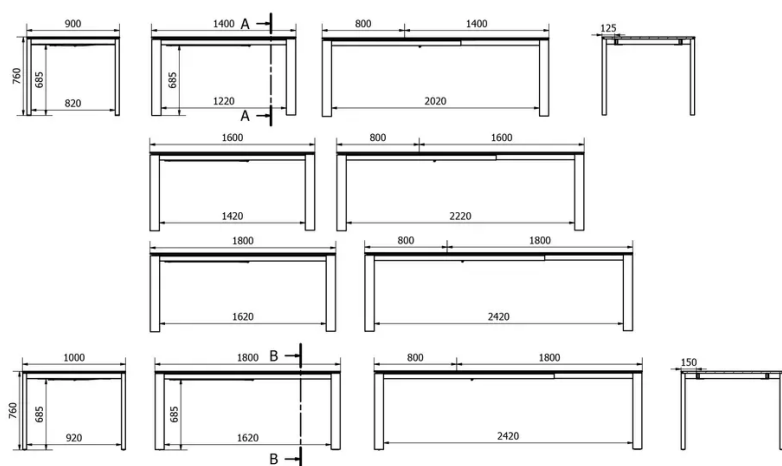

ALTERA T0801

WHICH SIZE?

WEIGHT & PACKAGING

Dimensions: 90X140 + 1 extension of 80 cm

Number of boxes: 4

Grossweight: 73 kg

Packing volume: 0,28 m³

Dimensions: 90X160 + 1 extension of 80 cm

Number of boxes: 4

Grossweight: 78 kg

Packing volume: 0,31 m³

Dimensions: 100X180 + 1 extension of 80 cm

Number of boxes: 4

Grossweight: 86 kg

Packing volume: 0,36 m³