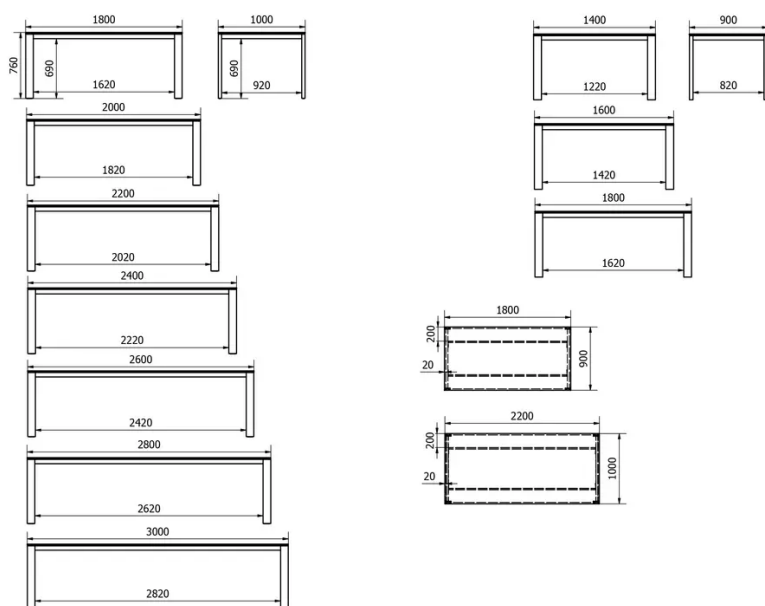

TYPE

dining room table, total height 76cm

TABLETOP

The table top with stepped edge is available in a 20mm 3-layer board in oak (E) and wild oak (W).

Optionally available with standard slat width (40-60mm) or SELECT width (90 - 100mm).

Frame and cover for mechanism (for pull-out tables) always in the same color.

SECURITY

Our tables are heavy and require two people to assemble or move them.

DIMENSIONS (CM)

90x140 cm - 90x160 cm - 90x180 cm - 100x180 cm - 100x200 cm - 100x220 cm - 100x240 cm - 100x260 cm - 100x280 cm - 100x300 cm

ALTERA T0100

WHICH SIZE?

WEIGHT & PACKAGING

Dimensions: 90X140 cm

Number of boxes: 3

Grossweight: 49 kg

Packing volume: 0,23 m³

Dimensions: 90X160 cm

Number of boxes: 3

Grossweight: 54 kg

Packing volume: 0,24 m³

Dimensions: 90X180 cm

Number of boxes: 3

Grossweight: 58 kg

Packing volume: 0,25 m³

Dimensions: 100X180 cm