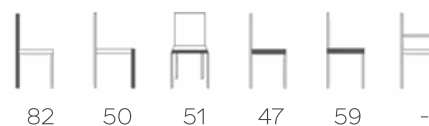

UPHOLSTERY

Cover	Fixed (cm)*	Loose fixed (cm)*	Loose cover (cm)*	Leather (m²)*
Uni	-	-	-	-
Bi**	(a) -	(a) 75	(a) -	(a) -
	(b) -	(b) 95	(b) -	(b) -

* fabric or faux leather metres needs in cm on a roll width of 140cm, leather needs per m².

Leather and faux-leather upholsteries (always fixed)

** The first upholstery (a) is always used for the seat.

DIMENSIONS (CM)

WEIGHT & PACKAGING

Product net weight: 10.25 Kgs

Number of pieces per carton: 2 pc(s)

Carton gross weight: 22.5 Kgs

Carton dimensions: 70 x 64 x 103 cm