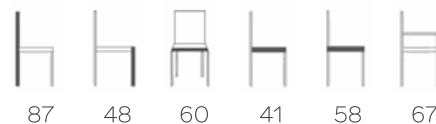

UPHOLSTERY

Cover	Fixed (cm)*	Loose fixed (cm)*	Loose cover (cm)*	Leather (m²)*
Uni	-	-	-	-
Bi**	(a) -	(a) -	(a) -	(a) -
	(b) -	(b) -	(b) -	(b) -

* fabric or faux leather metres needs in cm on a roll width of 140cm, leather needs per m².

Leather and faux-leather upholsteries (always fixed)

** The first upholstery (a) is always used for the seat.

DIMENSIONS (CM)

WEIGHT & PACKAGING

Product net weight: 10.1 Kgs

Number of pieces per carton: 1 pc(s)

Carton gross weight: 11.2 Kgs

Carton dimensions: L63 x W59 x H90cm